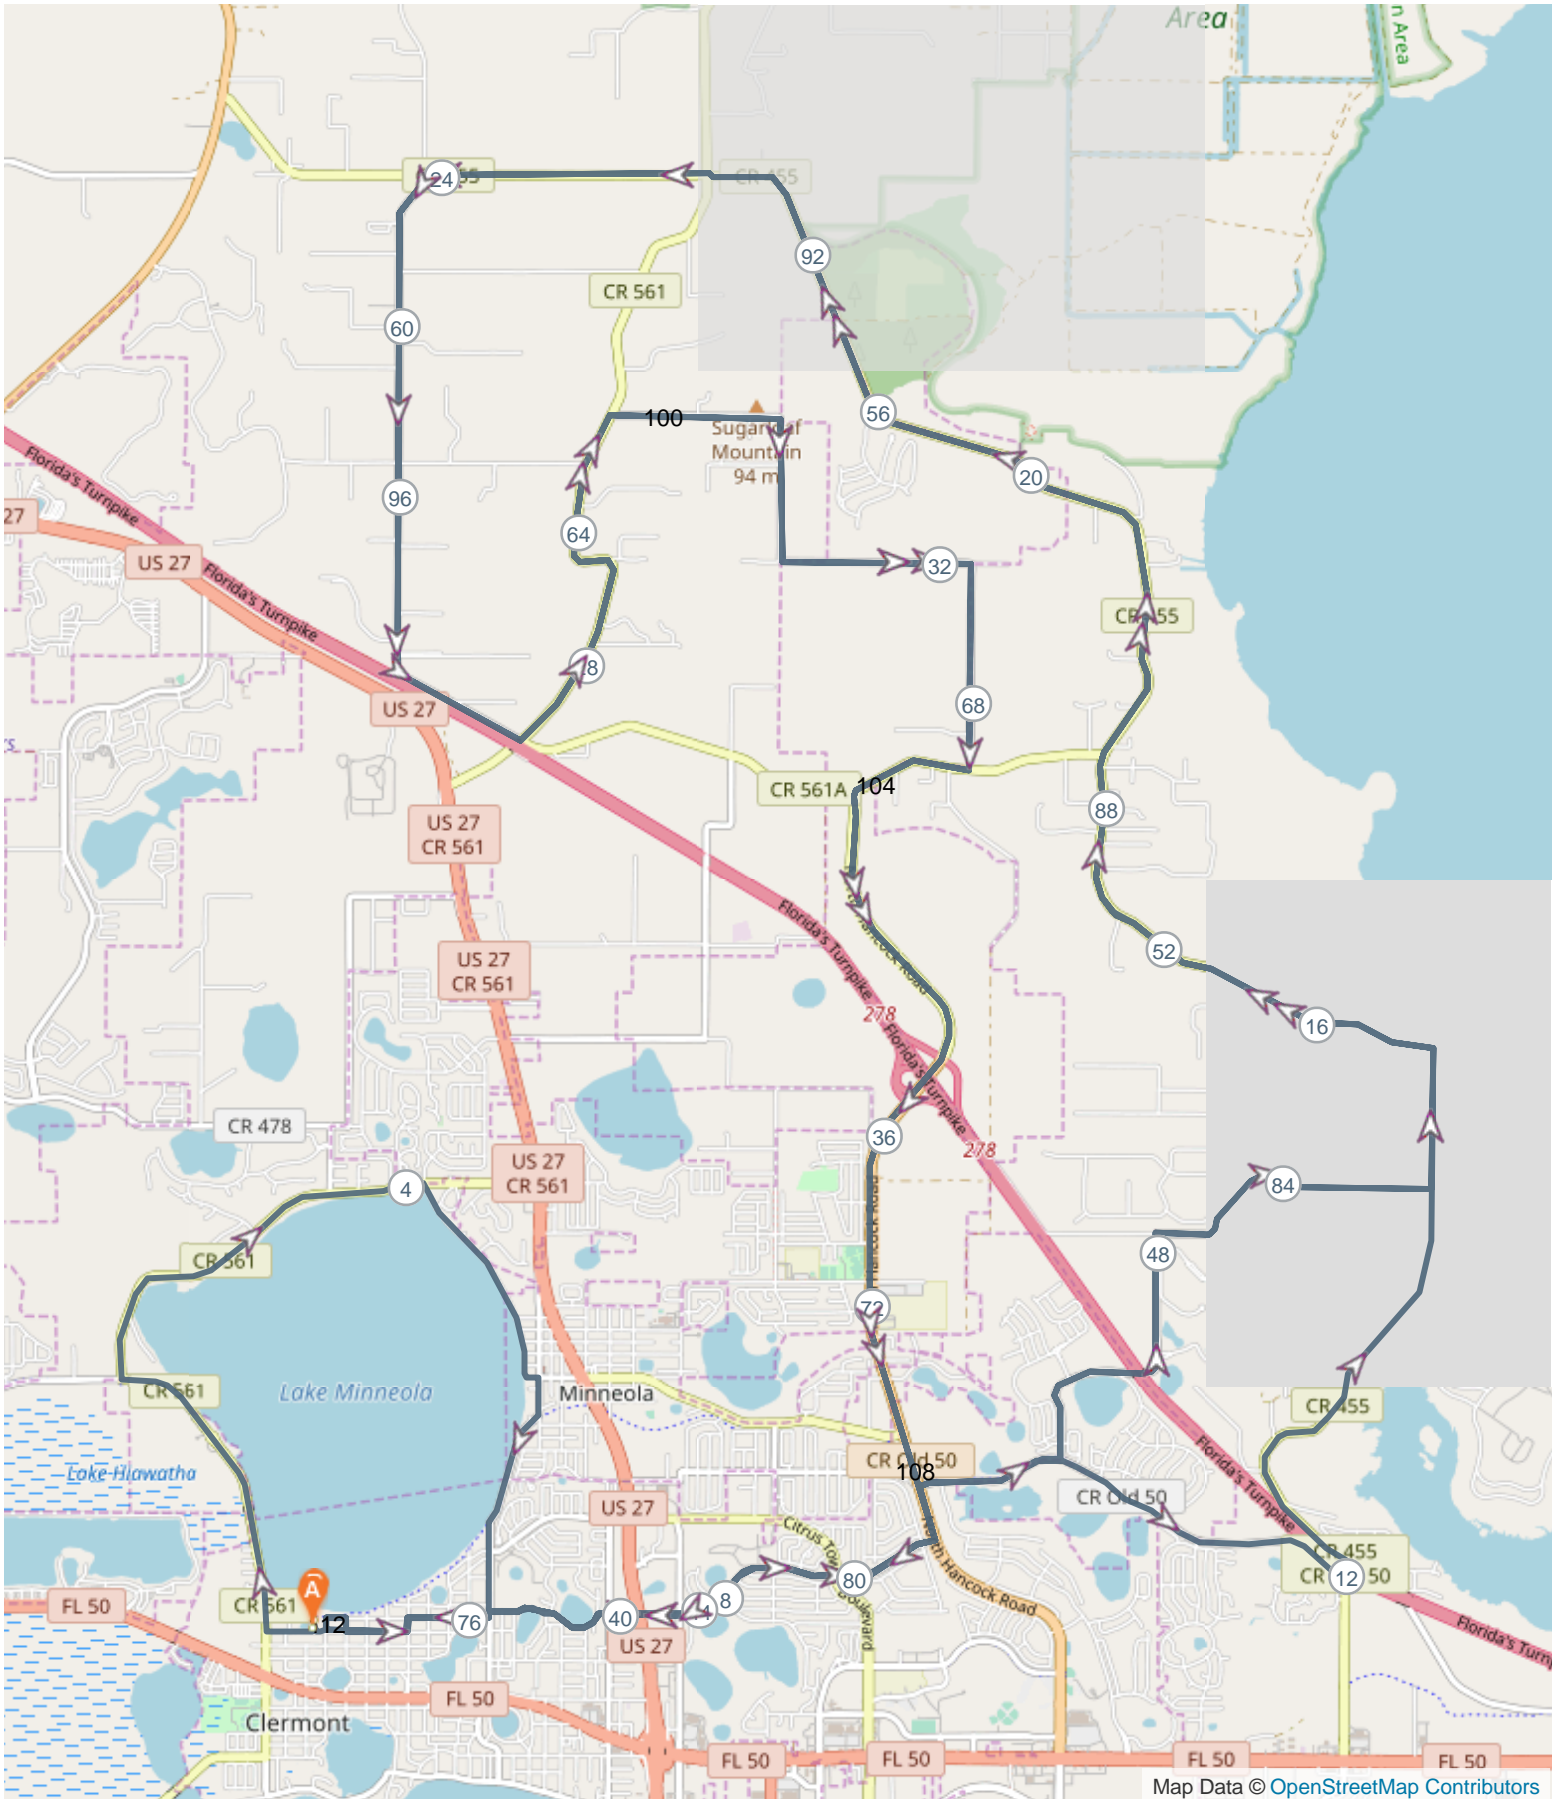

# Great Floridian Triathlon 112 Mile Bike Course (112.158 miles)

No	Miles	Turn	Directions
34	42.824	➔	Turn right onto E Osceola St/Pitt St
35	45.378	➤	Turn left onto N Hancock Rd
36	45.676	➔	Turn right at the 1st cross street onto Old County Rd 50/Old Hwy 50 W
37	46.449	➤	Turn left onto Blackstill Lake Rd
38	48.090	➔	Turn right onto Fosgate Rd
39	48.740	➔	Turn right onto Ridgewood Ave
40	49.706	➤	Turn left onto 7th St
41	50.439	↖	Turn left onto County Rd 455
42	55.941		At the traffic circle, continue straight to stay on County Rd 455
43	57.667		At the traffic circle, take the 2nd exit
44	59.181	➤	Turn left onto S Buckhill Rd
45	61.837	↖	Slight left onto Turnpike Rd
46	62.574	➤	Turn left onto County Rd 561
47	64.637	↗	Turn right onto Sugarloaf Mountain Rd
48	68.357	➔	Turn right onto County Rd 561A
49	69.007	➤	Turn left onto N Hancock Rd
50	70.771		Keep left to stay on N Hancock Rd
51	73.295	➔	Turn right at the 1st cross street onto N Ridge Blvd
52	75.845	➤	Turn left onto East Ave
53	75.882	➔	Turn right onto W Osceola St
54	76.309	➤	Turn left onto 5th St
55	76.381	➔	Turn right at the 1st cross street onto W Minneola Ave
56	76.705	➔	Turn right at the 3rd cross street onto 8th St
57	76.777	➤	Turn left onto W Osceola St
58	76.953	➤	Turn left onto W Minneola Ave
59	77.389	➤	Turn left onto 5th St
60	77.461	➔	Turn right at the 1st cross street onto W Osceola St
61	77.888	➤	Turn left onto East Ave
62	77.925	➔	Turn right onto E Osceola St/Pitt St
63	80.479	↖	Turn left onto N Hancock Rd
64	80.778	➔	Turn right at the 1st cross street onto Old County Rd 50/Old Hwy 50 W
65	81.550	➤	Turn left onto Blackstill Lake Rd
66	83.191	➔	Turn right onto Fosgate Rd