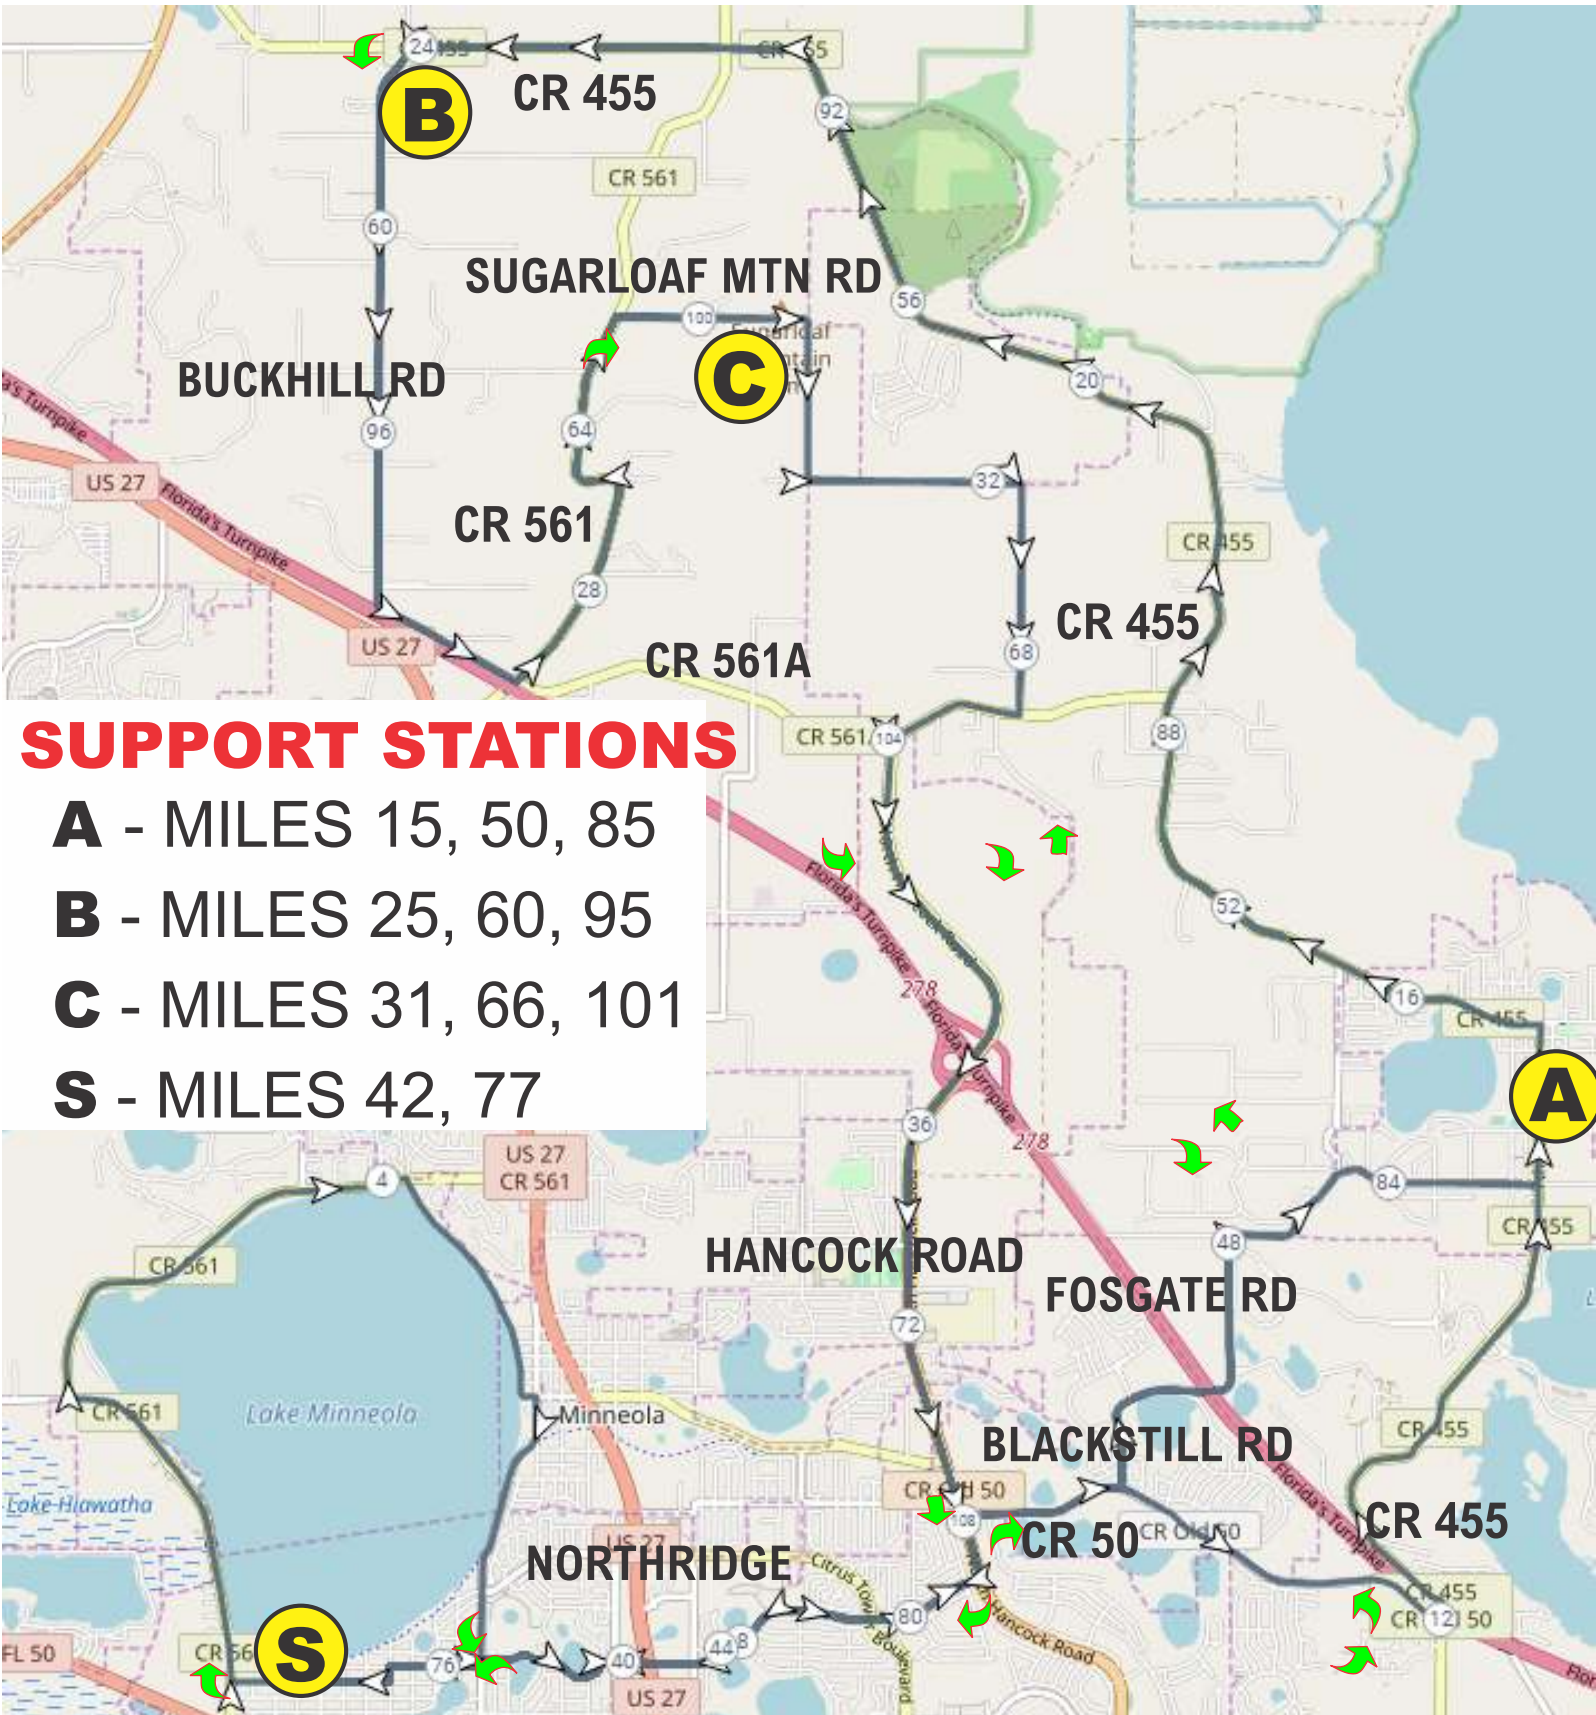

Clermont, FL - "World Triathlon Destination"

112 Mile Bike Course*

Cyclists complete 1, 2 or 3 laps of the course based on the race they entered.

*All courses subject to change.  sommer sports events

SUPPORT STATIONS

A - MILES 15, 50, 85

B - MILES 25, 60, 95

C - MILES 31, 66, 101

S - MILES 42, 77